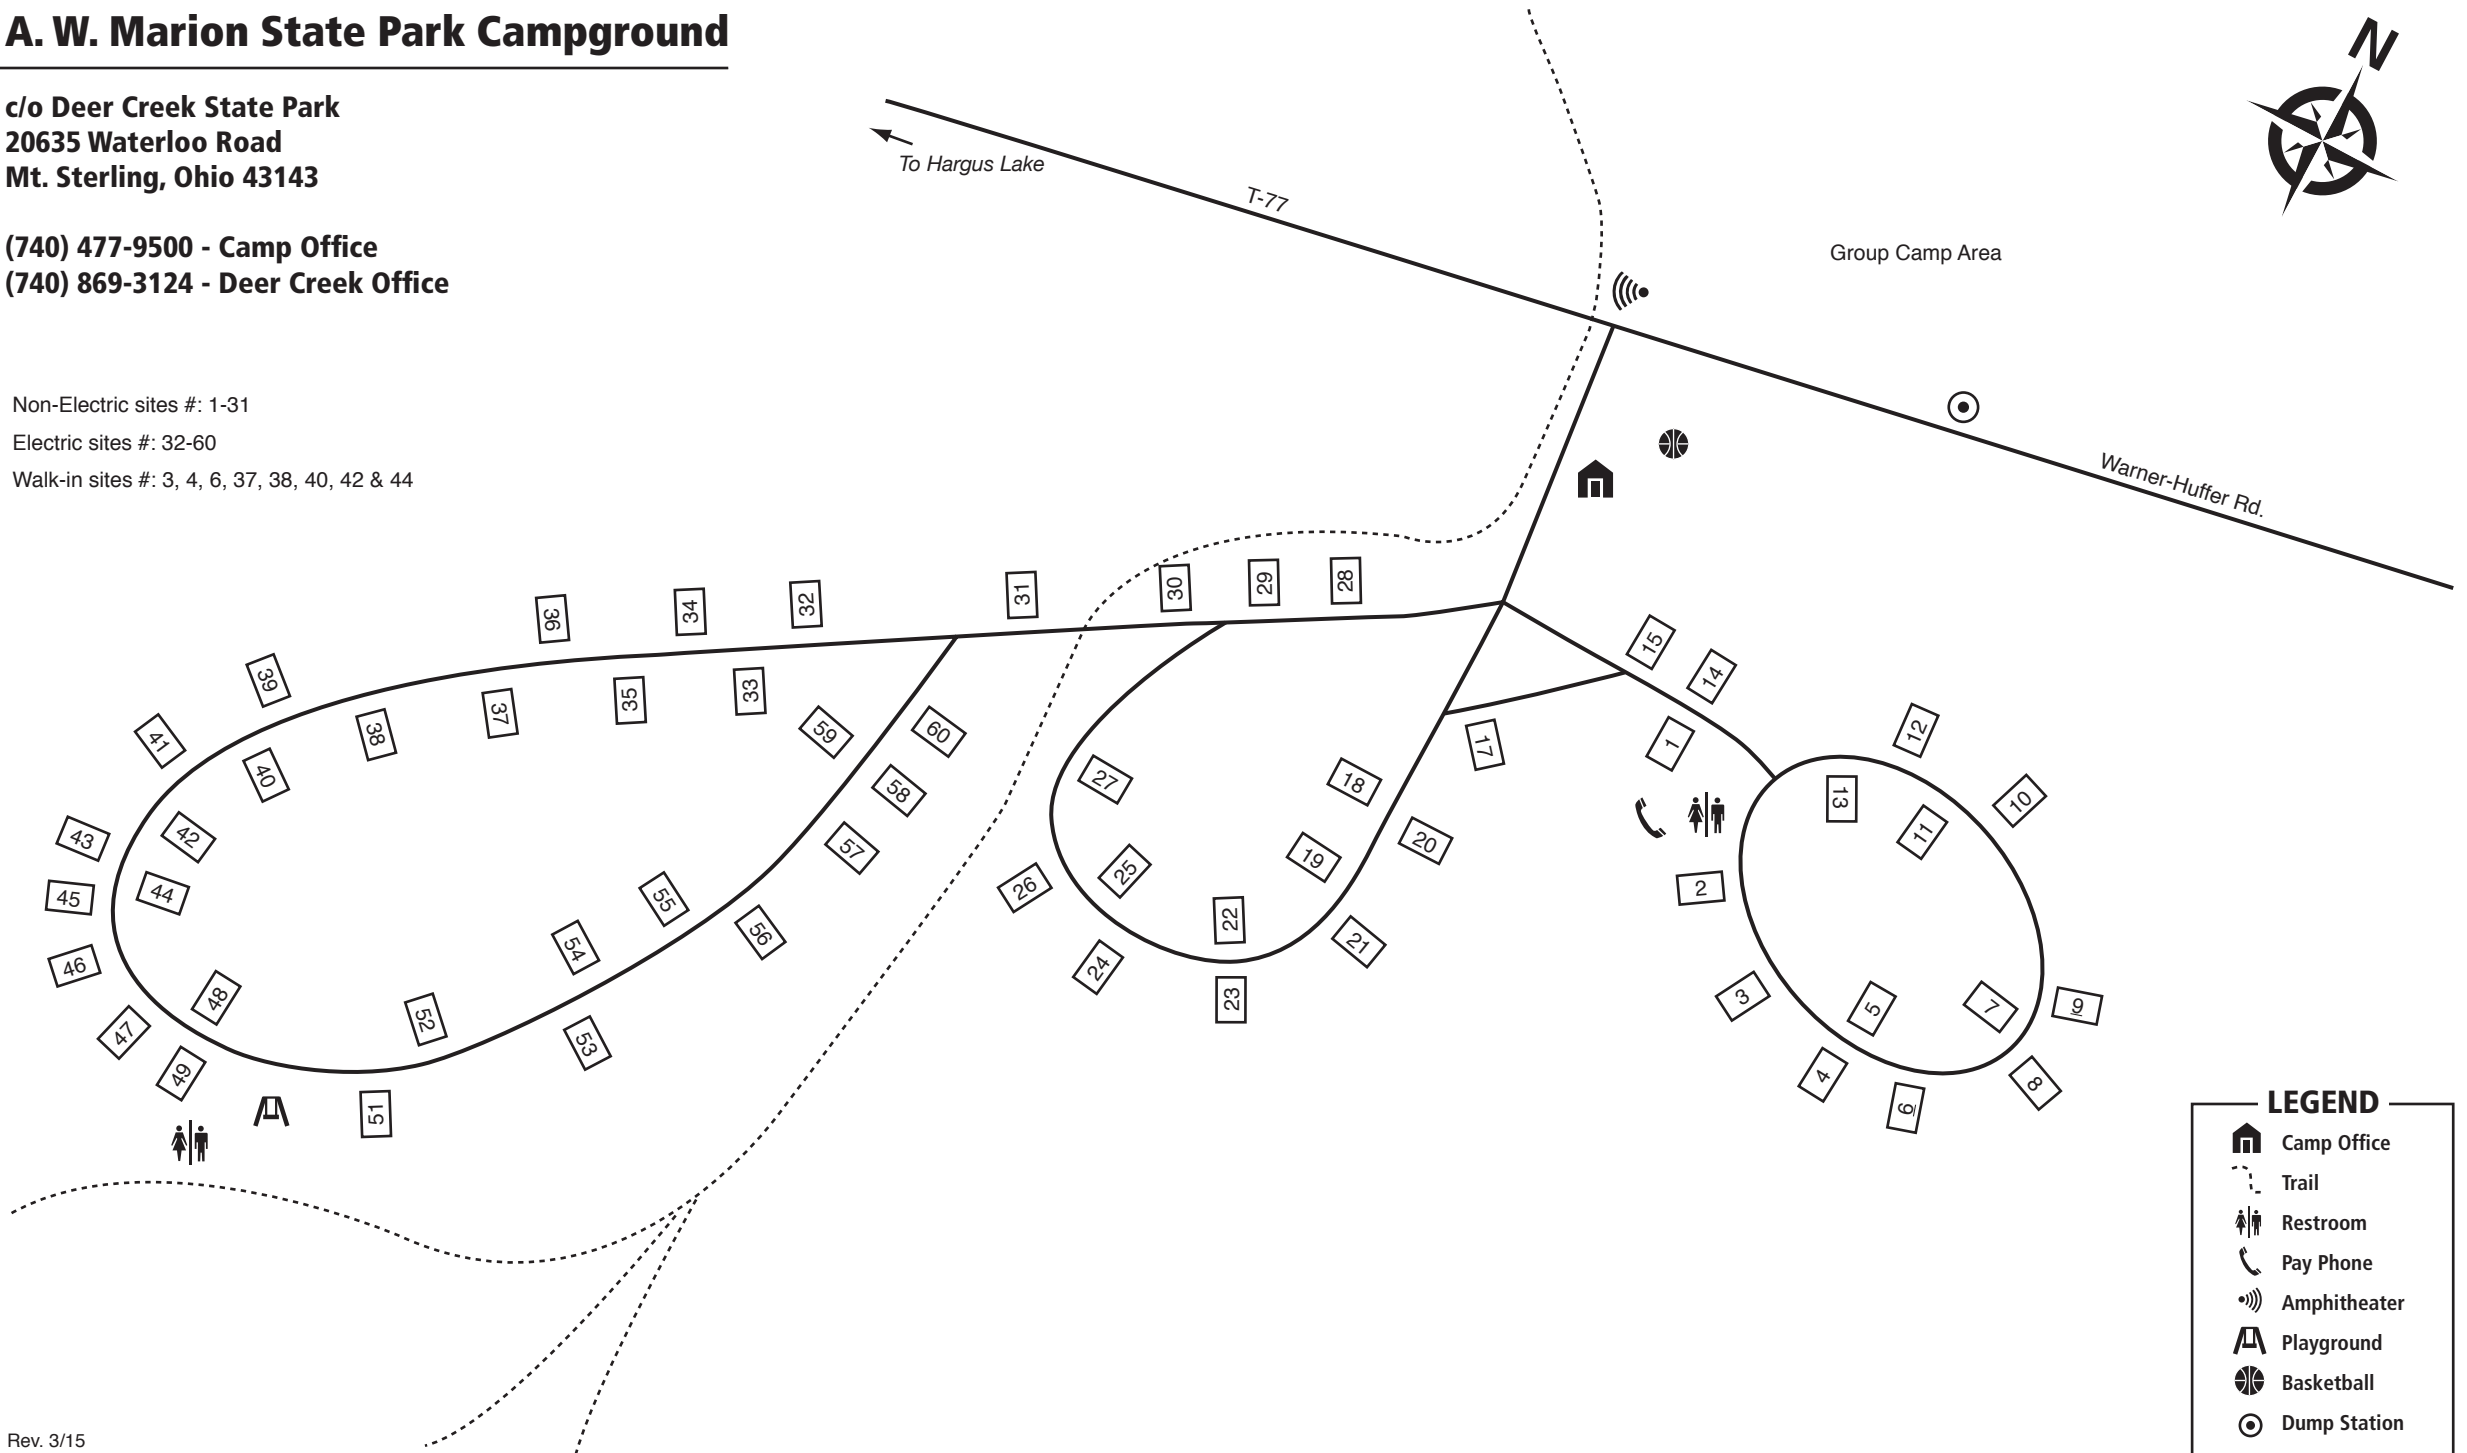

A. W. Marion State Park Campground

c/o Deer Creek State Park
 20635 Waterloo Road
 Mt. Sterling, Ohio 43143

(740) 477-9500 - Camp Office
 (740) 869-3124 - Deer Creek Office

Non-Electric sites #: 1-31

Electric sites #: 32-60

Walk-in sites #: 3, 4, 6, 37, 38, 40, 42 & 44

LEGEND

- Camp Office
- Trail
- Restroom
- Pay Phone
- Amphitheater
- Playground
- Basketball
- Dump Station