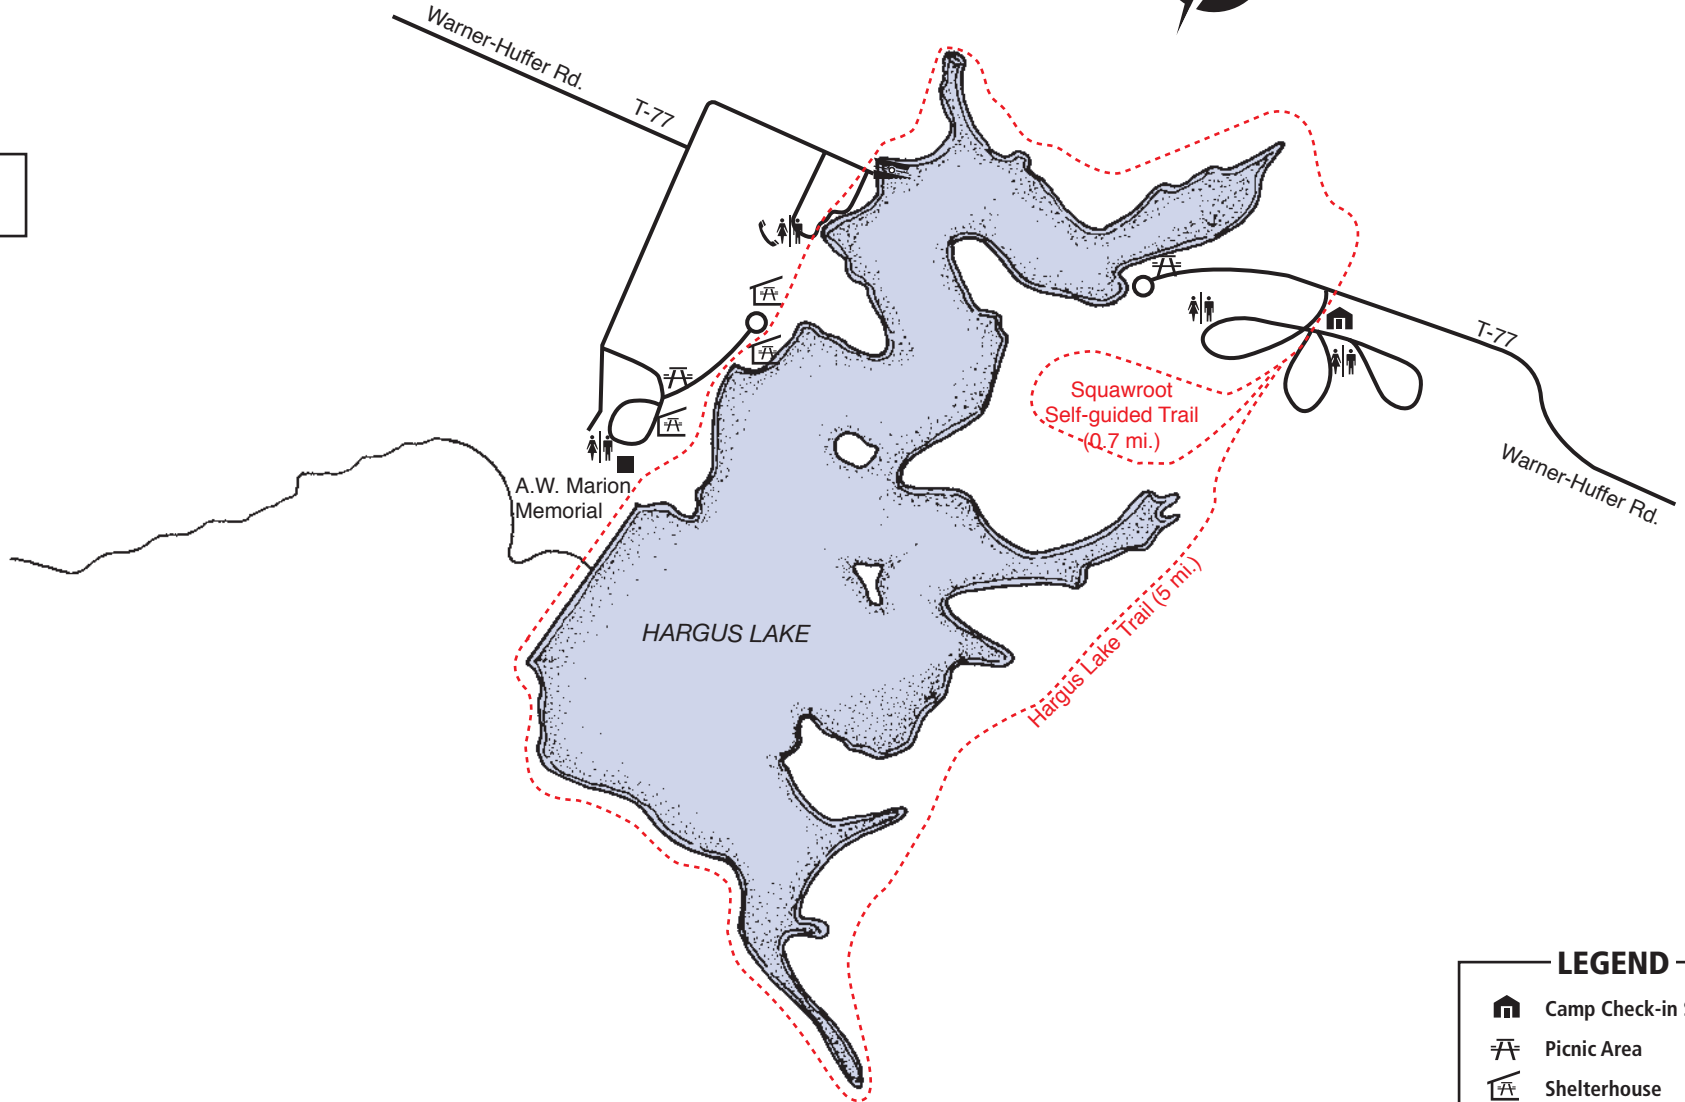

A.W. Marion State Park Trail Map

Park location:
7317 Warner-Huffer Road
Circleville, Ohio 43113

TRAILS

Hiking

LEGEND

- Camp Check-in Station
- Picnic Area
- Shelterhouse
- Latrine
- Launch Ramp
- Pay Phone
- Wheelchair Accessible