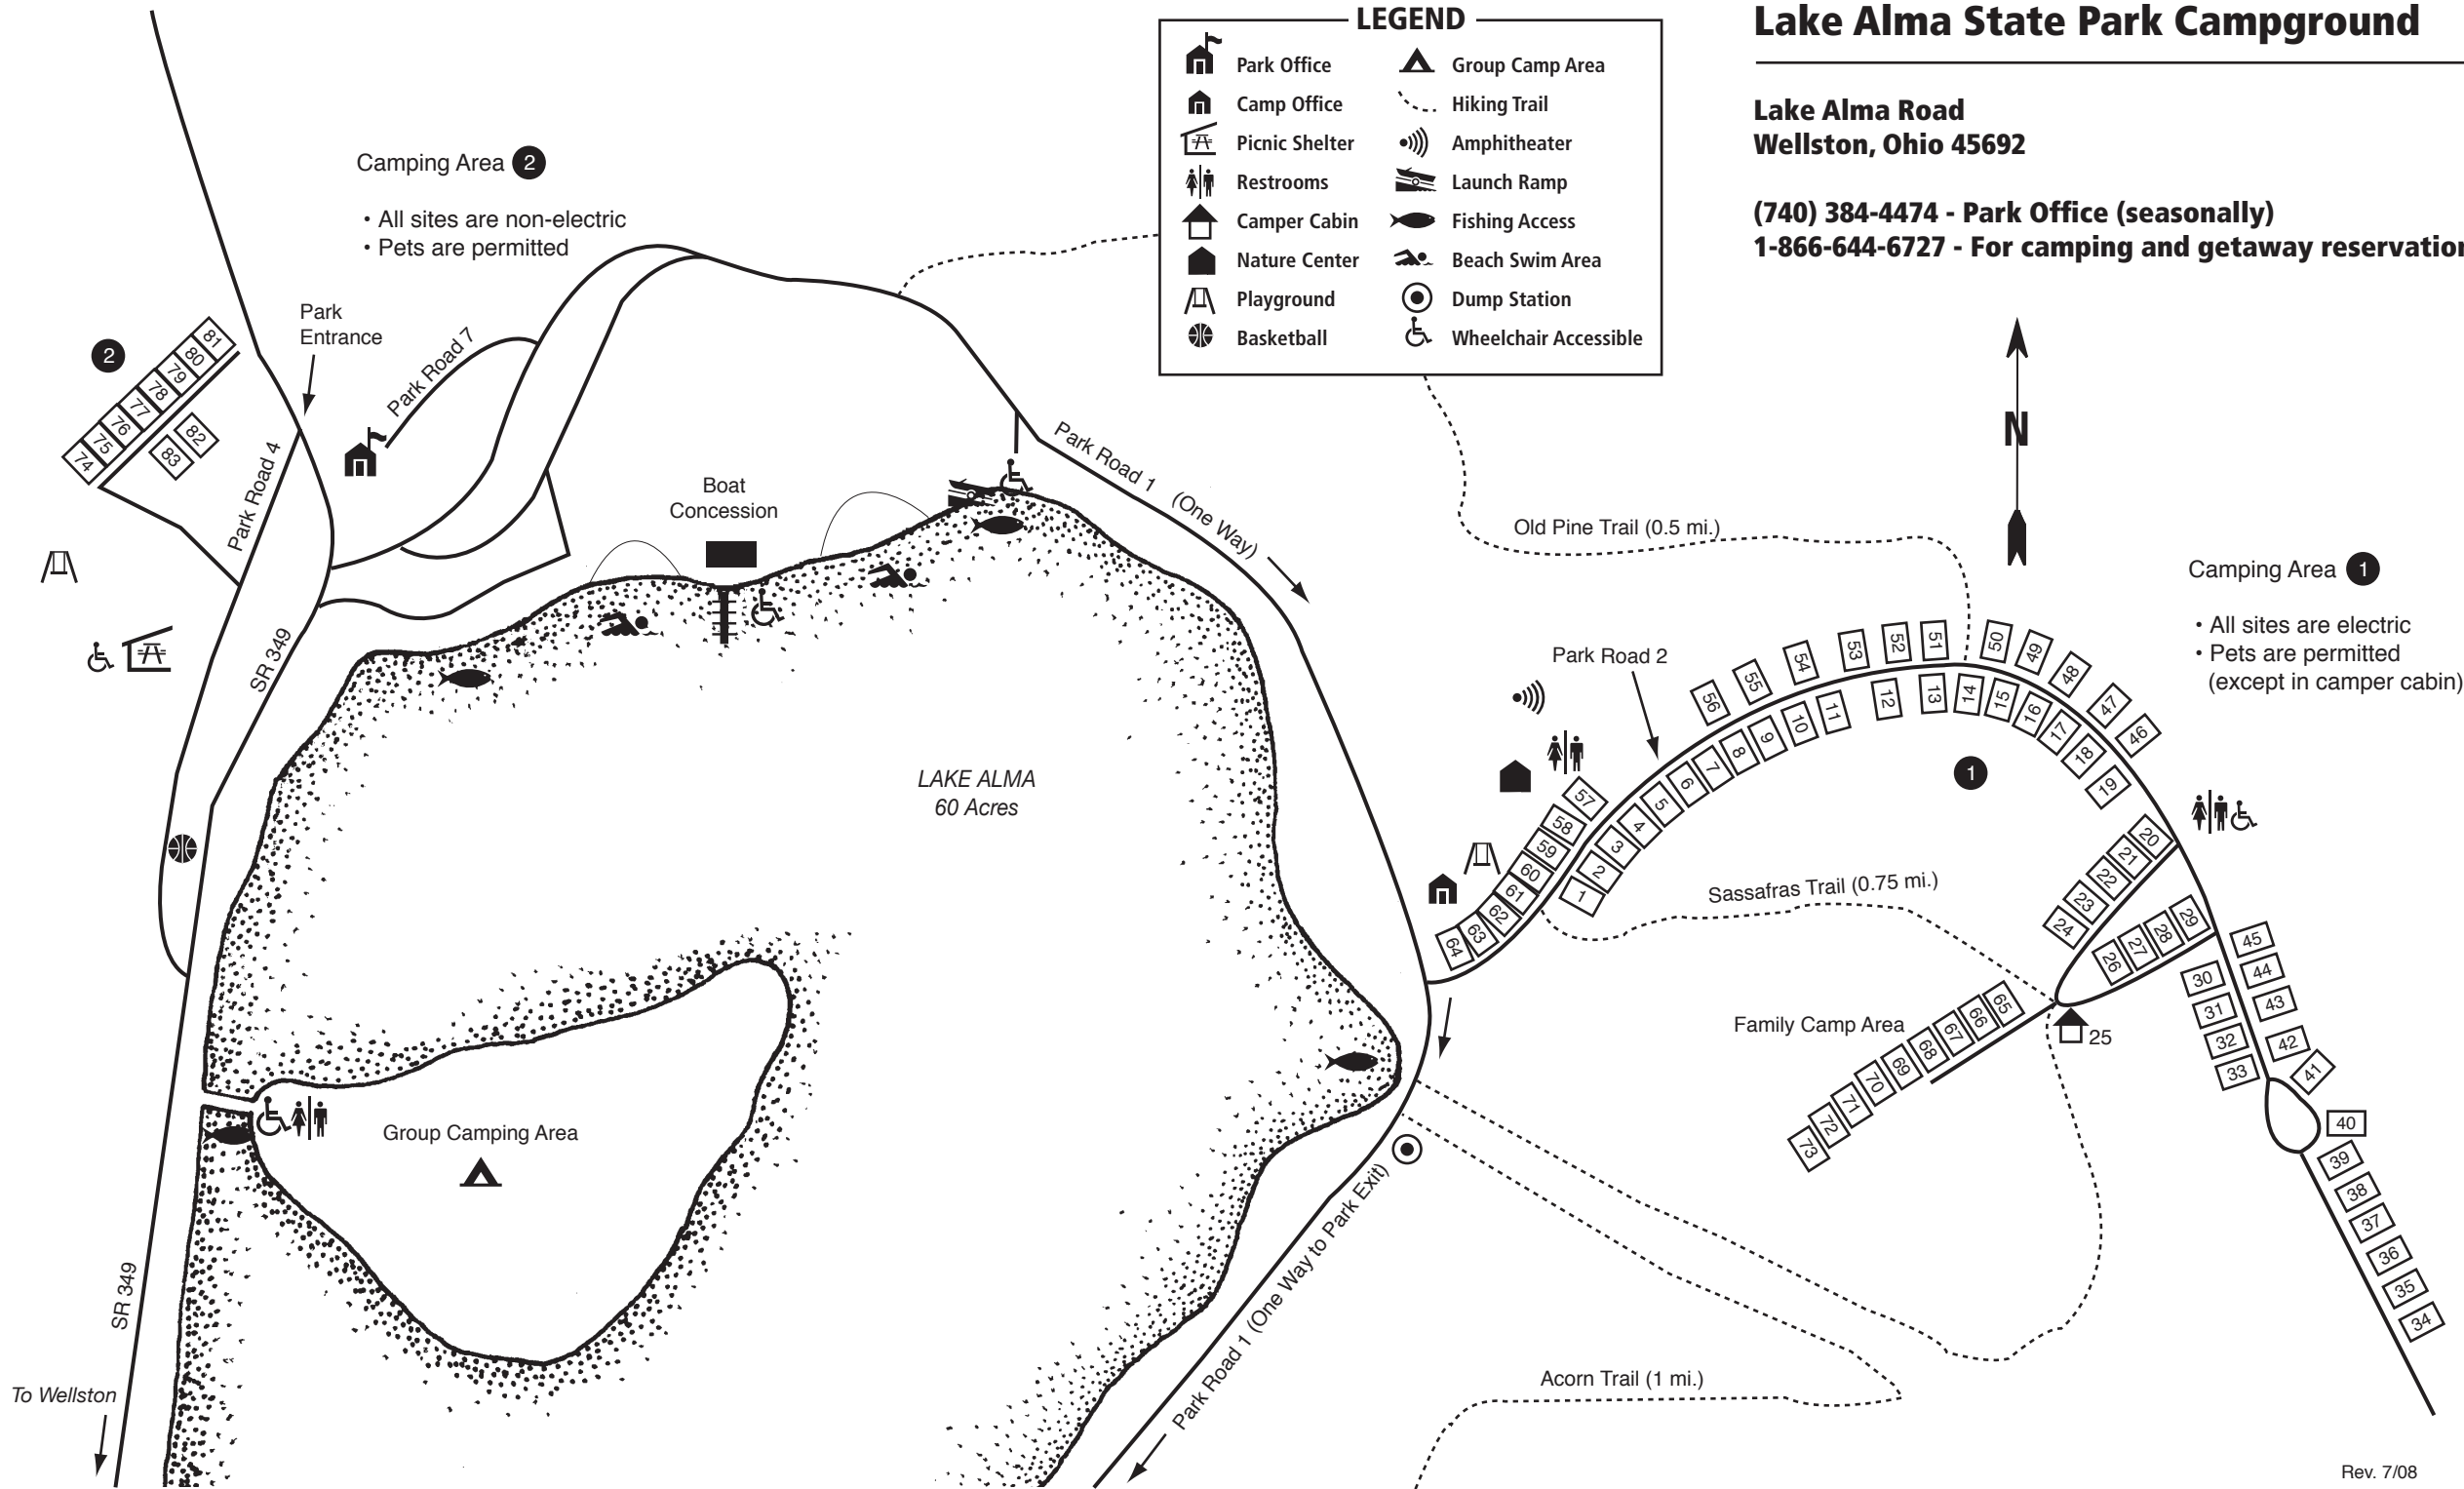

Lake Alma State Park Campground

Lake Alma Road
Wellston, Ohio 45692

(740) 384-4474 - Park Office (seasonally)
1-866-644-6727 - For camping and getaway reservations

LEGEND

	Park Office		Group Camp Area
	Camp Office		Hiking Trail
	Picnic Shelter		Amphitheater
	Restrooms		Launch Ramp
	Camper Cabin		Fishing Access
	Nature Center		Beach Swim Area
	Playground		Dump Station
	Basketball		Wheelchair Accessible

Camping Area 2

- All sites are non-electric
- Pets are permitted

Camping Area 1

- All sites are electric
- Pets are permitted (except in camper cabin)